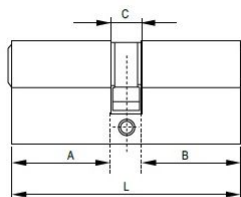

# PRODUCT SHEET

**Description:**

Profile Cylinder, Brass Polished, 90mm (35+10+45mm) FAB Key Way, W/3 SISO Metal Keys, W/Screw

**Item number:**

14.60.123-0

| Units | Box | Carton | HS Code    | Barcode   |
|-------|-----|--------|------------|---|
| Pcs.  | 10  | 50     | 8301600090 | <br>5704866051361 |